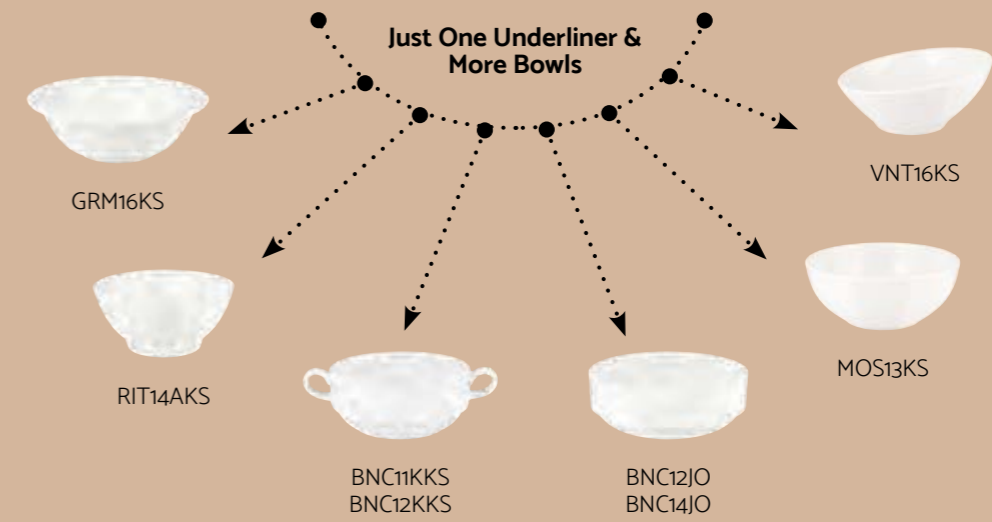

- BNC12JO 12 cm 350 cc
- BNC14JO 14 cm 500 cc

- 12
- 12

**Bowl Underliner**

- GRM19KKT 19 cm

- 12

**Just One Underliner & More Bowls**

Our new 19 cm underliner suits with seven different bowls that meet every volume and style needs of chefs. This multipurpose underliner is also a great alternative to be used as a degustation or dessert plate with a stylish coupled center niche.