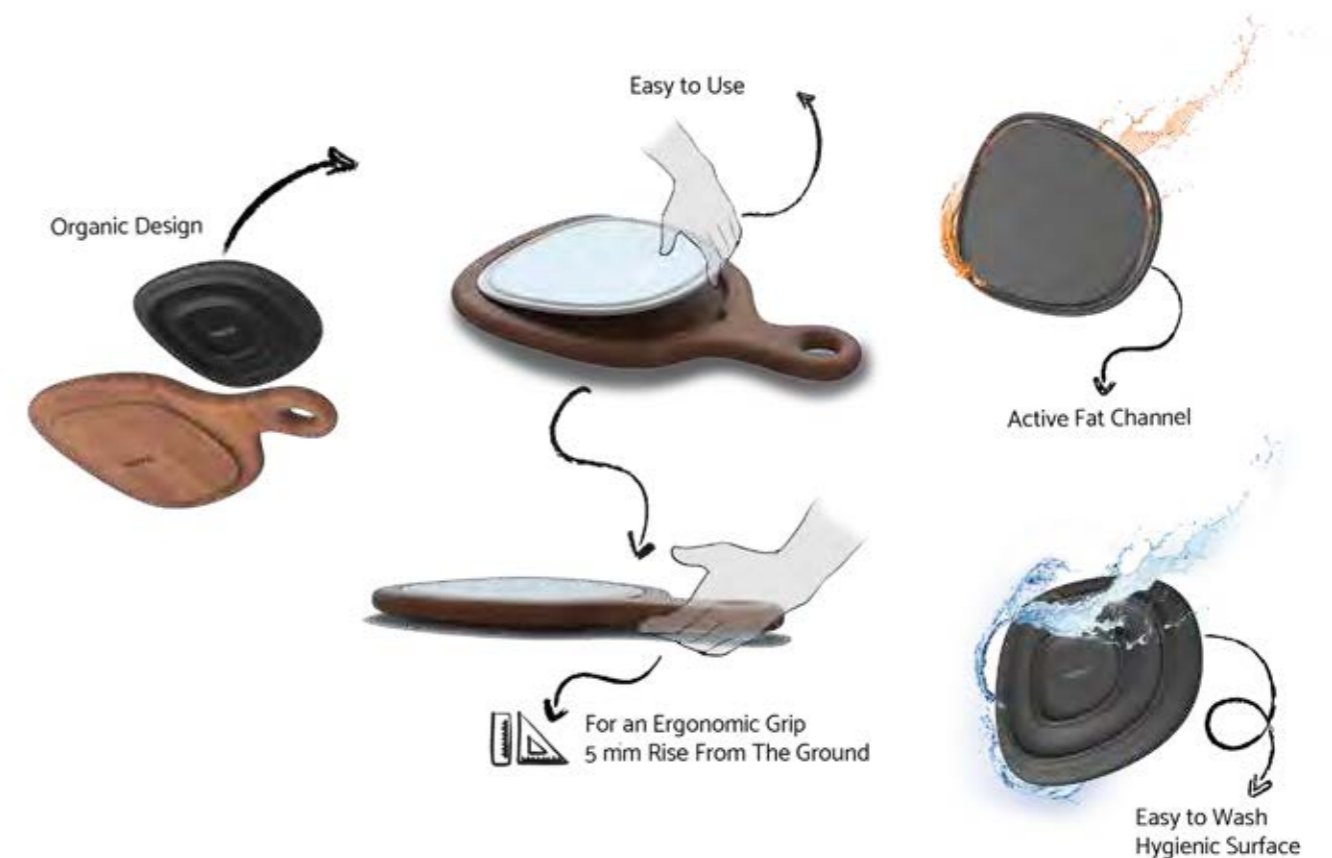

6

**Piuma Flat Plate**  
GOIPIU25DZ  
24,5 x 20,5 cm

6

- Designed and manufactured in Turkey
- Ergonomic design, easy to hold
- 2 pcs set – beech wood main plate, porcelain service plate
- 5 mm above the surface for easy grip