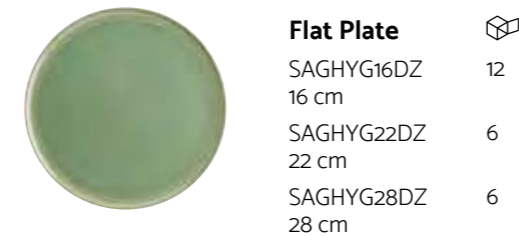

Flat Plate

SAGHYG16DZ	12
16 cm	
SAGHYG22DZ	6
22 cm	
SAGHYG28DZ	6
28 cm