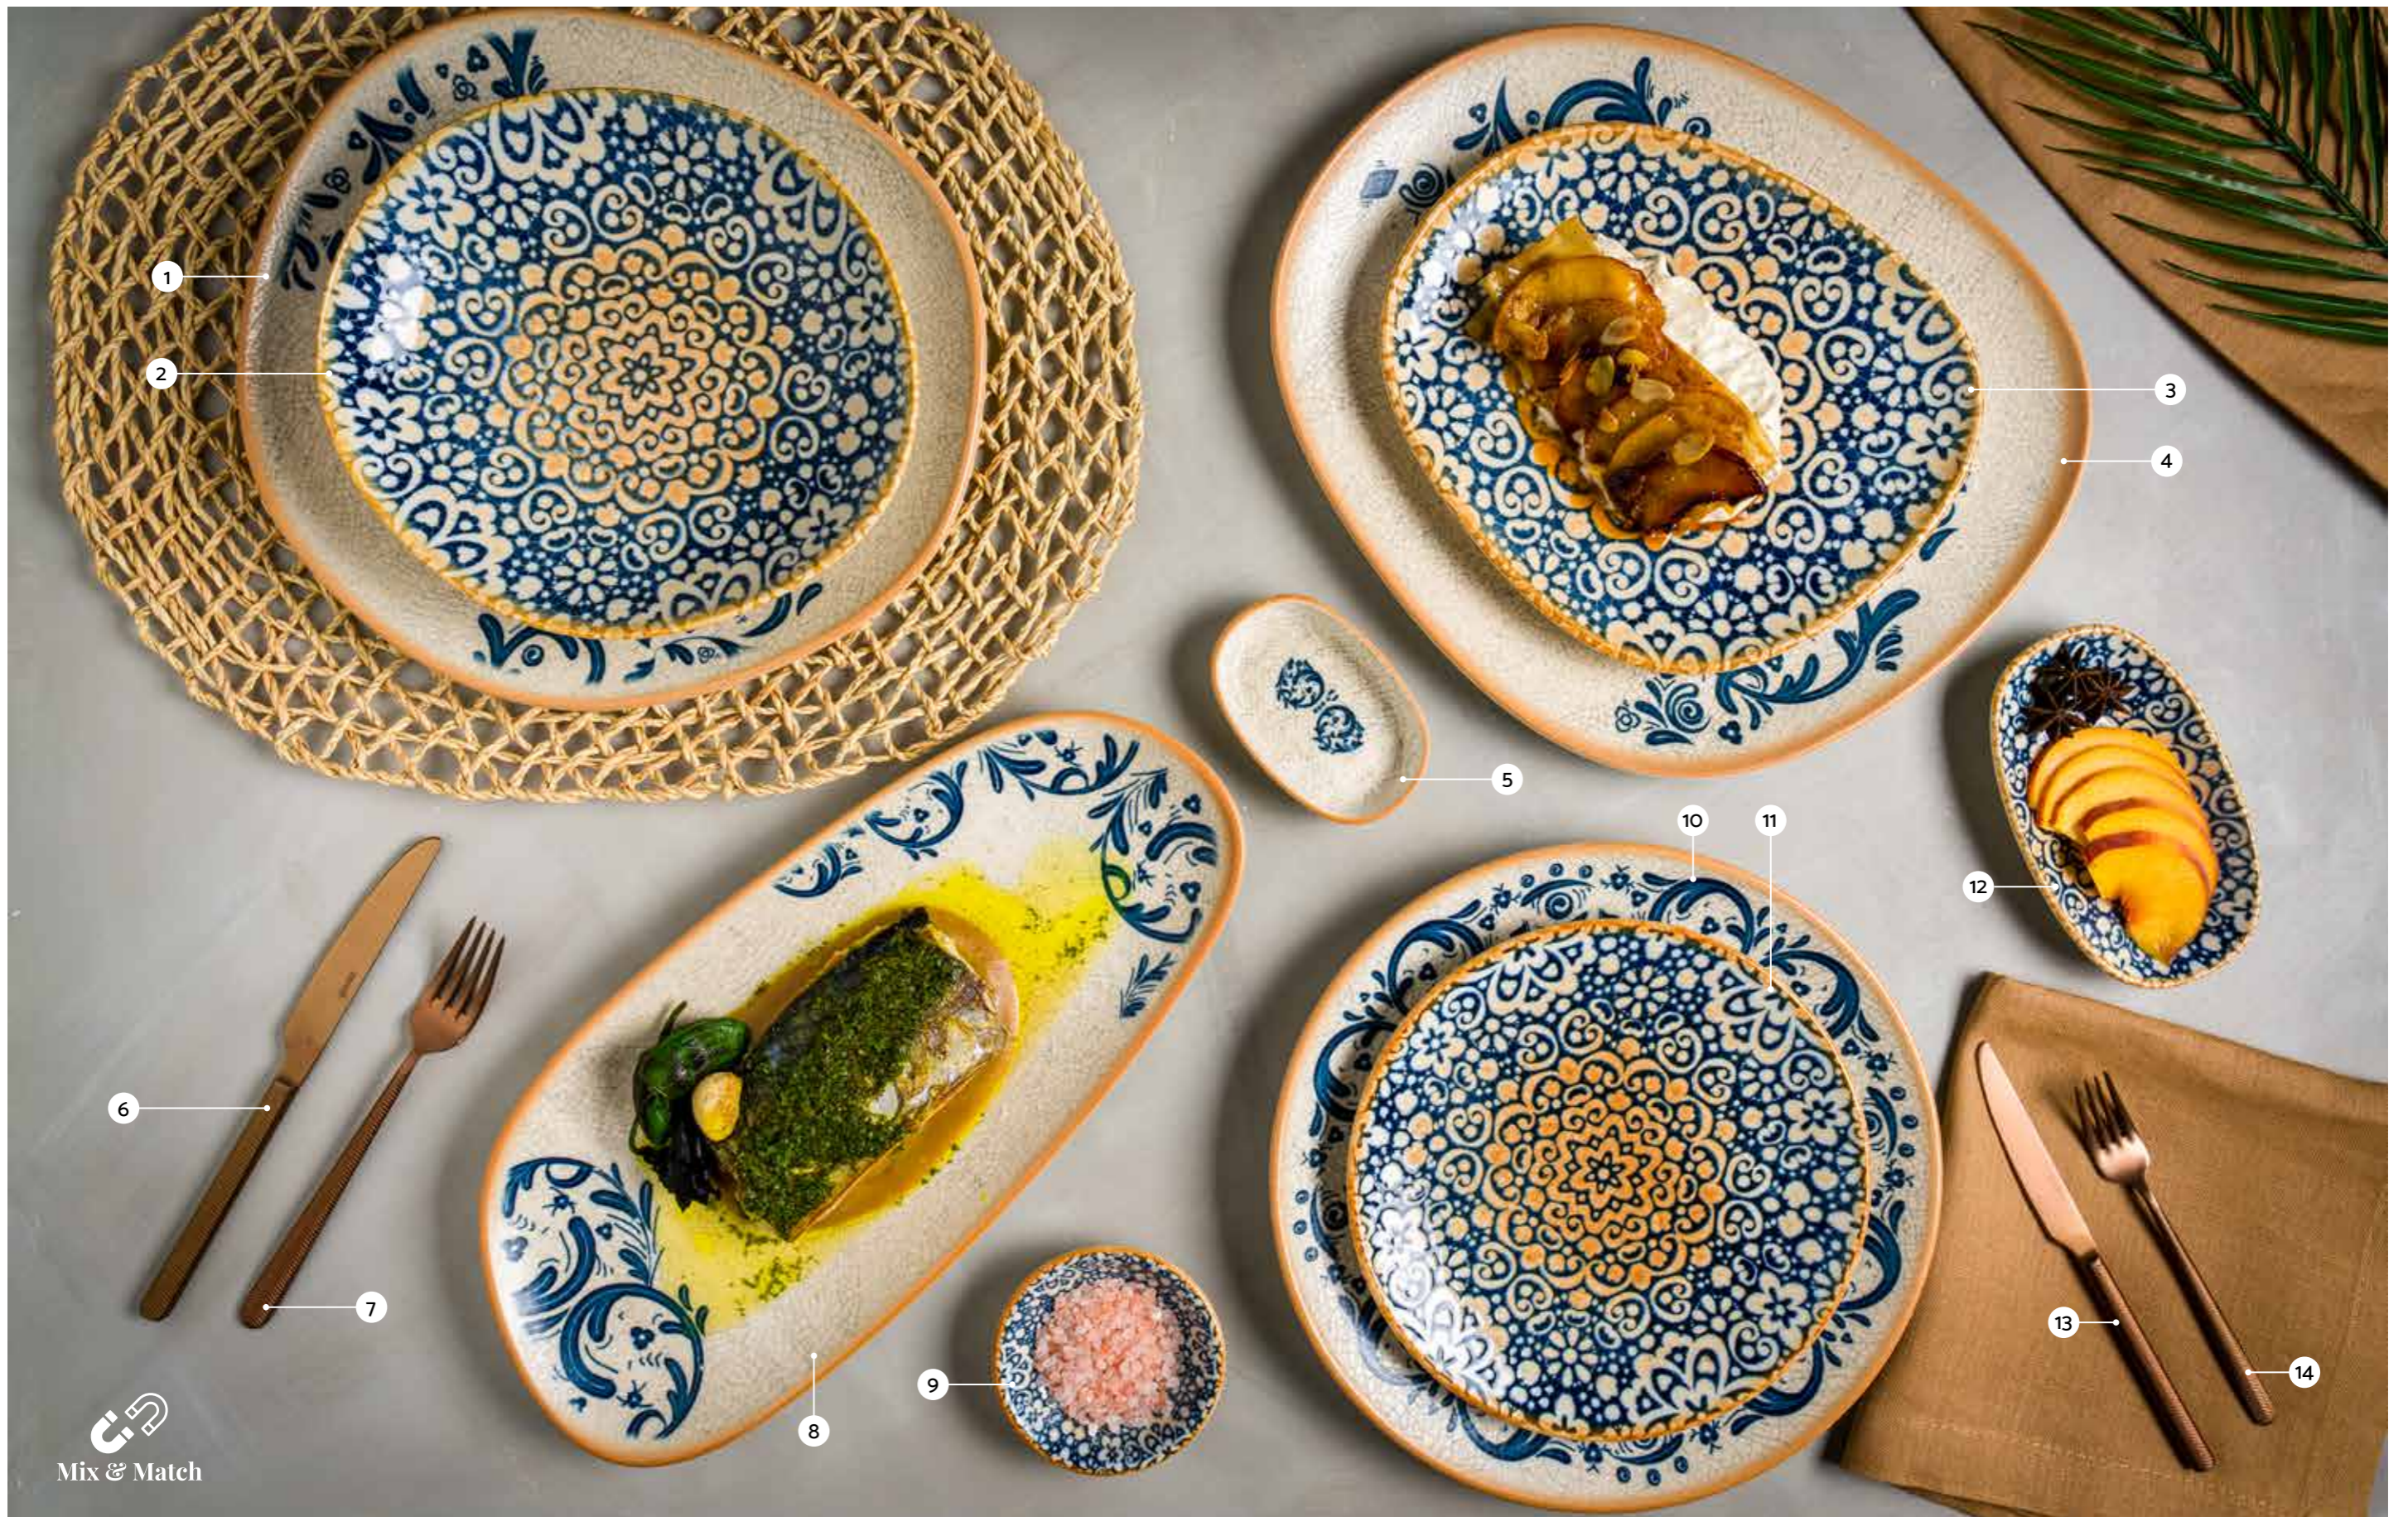

Mix & Match

1- Viento | S-MT-VIEVAO29DZ
2- Alhambra | ALHVAO26CK
3- Alhambra | ALHVAO24DZ
4- Viento | S-MT-VIEVAO33DZ
5- Viento | S-MT-VIEHYG10OV

6- Illusion Mat Bronze | 1225ILUO1MBR
7- Illusion Mat Bronze | 1125ILUO1MBR
8- Viento | S-MT-VIEVAO36DT
9- Alhambra | ALHGRM9CK
10- Viento | S-MT-VIEGRM23DZ

11- Alhambra | ALHGRM19DZ
12- Alhambra | ALHGRM15OKY
13- Illusion Mat Bronze | 1525ILUO1MBR
14- Illusion Mat Bronze | 1425ILUO1MBR

Alhambra & Viento