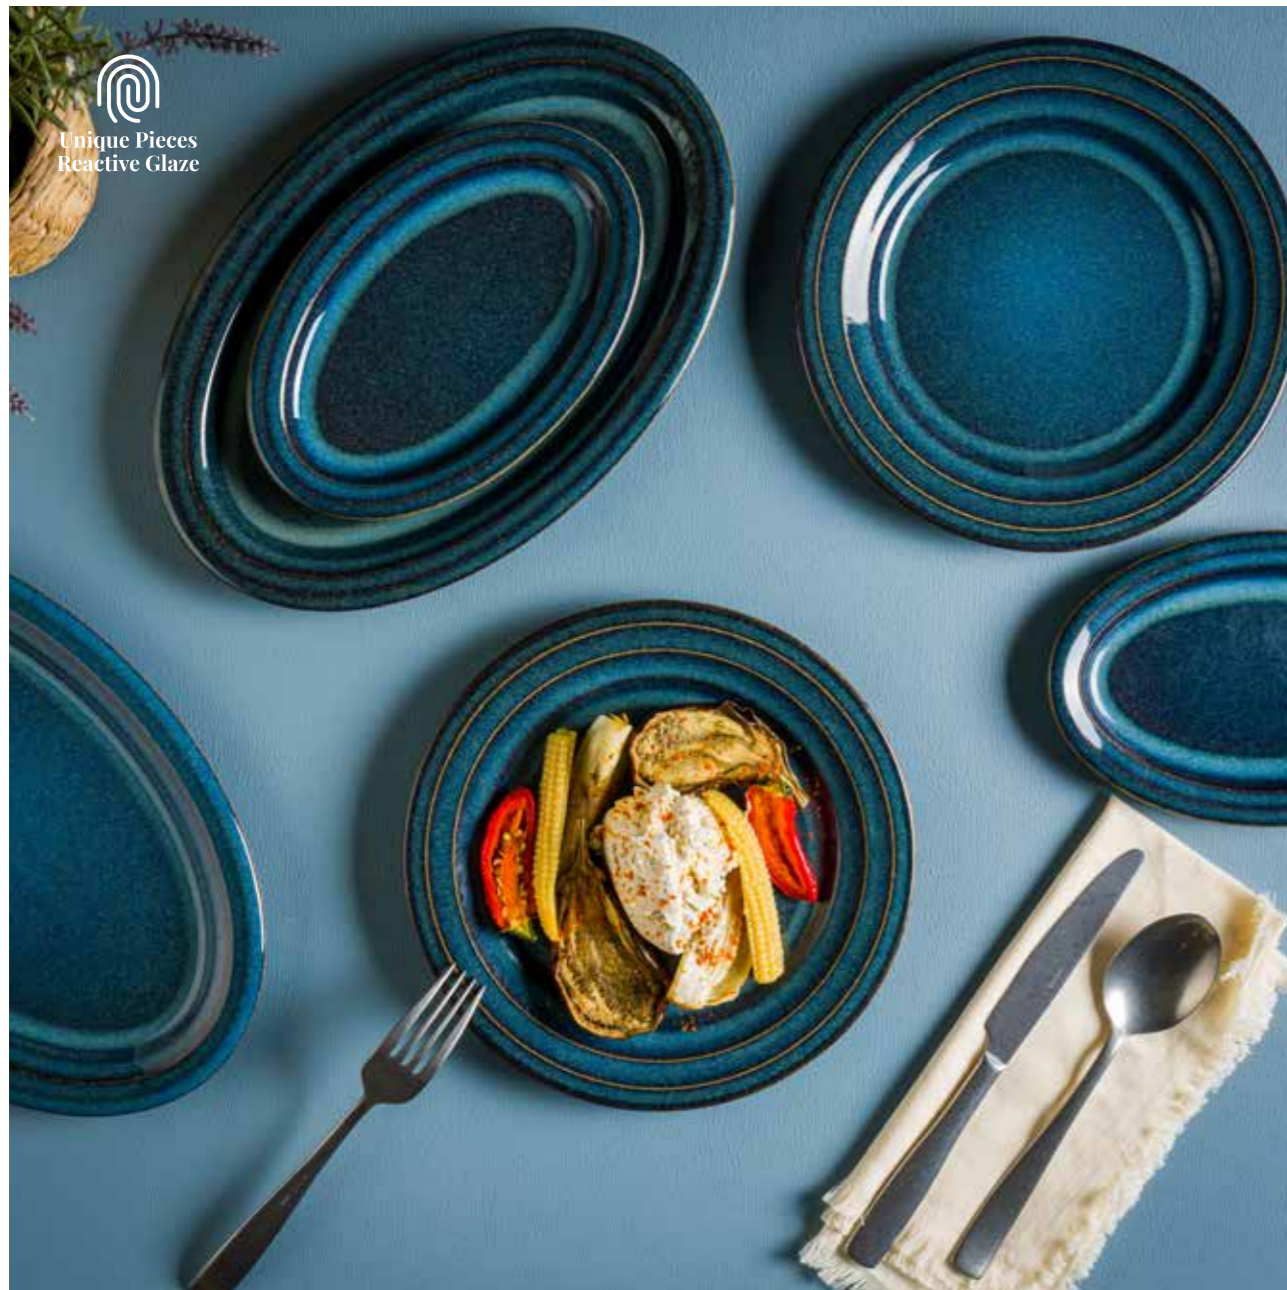

Halo Ocean

Explore more colours

Halo
HAL
Page: 78

Special edge design of HALO Collection awaits for master chefs, to deepen the presentations they create using dozens of colors, aromas and flavors. Inspired by the movement of the universe and the dynamics of nature, angular design of circular forms uses the reflection of light impressively. Thus this effortless simplicity allows you to create spectacular presentations and make food the hero of the whole setting. Crown your presentations with modern and balanced touch of HALO Collection, mirroring the circular motions of nature.

Visit this collection online to share

Quantity Per Box

Edge Chip Warranty

Stackable

	Flat Plate OCHAL32DZ 32 cm OCHAL30DZ 30 cm OCHAL28DZ 28 cm OCHAL24DZ 24 cm OCHAL22DZ 22 cm OCHAL18DZ 18 cm		Oval Plate OCHAL40OV 40 cm OCHAL36OV 36 cm OCHAL32OV 32 cm OCHAL28OV 28 cm OCHAL22OV 22 cm
	Deep Plate OCHAL23CK 23 cm 300 cc OCHAL27CK 27 cm 460 cc OCHAL28CK 28 cm 400 cc		Coffee Cup & Saucer OCHAL01KF 70 cc OCHAL01KT 12 cm
	Tea Cup & Saucer OCHAL180CF 180 cc - Pairs With HAL250CT		Tea Cup & Saucer OCHAL250CF 250 cc OCHAL250CT 16 cm